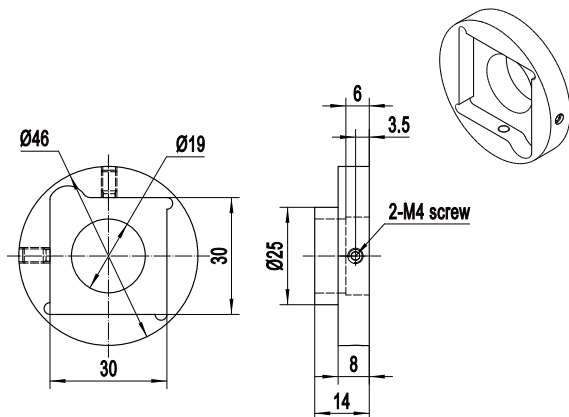

### Selection Table:

Model	Square Mirror Size (mm)	Remommand Mirror Thickness(mm)	Mounting Hole Diameter (mm)
MAD25-S2C-20	20	5	φ 25
MAD25-S2C-25	25	5	φ 25
MAD25-S2C-30	30	5	φ 25
MAD50-S2C-50	50	8	φ 50

### Dimensions:

MAD25-S2C-20

MAD25-S2C-25

MAD25-S2C-30

MAD50-S2C-50