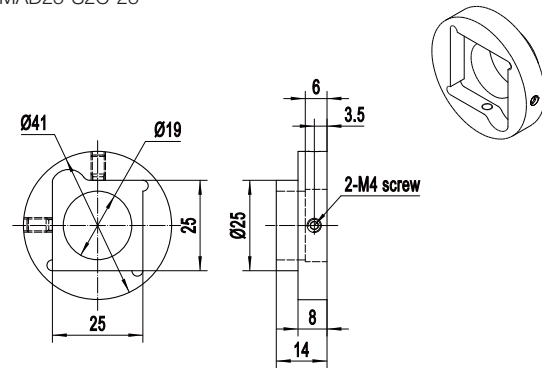

### Selection Table:

Model	Square Mirror Size (mm)	Remommand Mirror Thickness(mm)	Mounting Hole Diameter (mm)
MAD25-S2C-20	20	5	φ 25
MAD25-S2C-25	25	5	φ 25
MAD25-S2C-30	30	5	φ 25
MAD50-S2C-50	50	8	φ 50

### Dimensions:

MAD25-S2C-20

MAD25-S2C-25

MAD25-S2C-30

MAD50-S2C-50