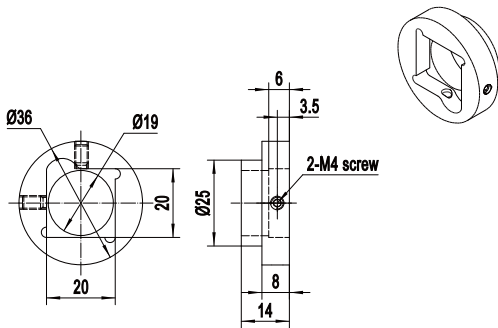

### Selection Table:

Model	Square Mirror Size (mm)	Remommand Mirror Thickness(mm)	Mounting Hole Diameter (mm)
MAD25-S2C-20	20	5	φ 25
MAD25-S2C-25	25	5	φ 25
MAD25-S2C-30	30	5	φ 25
MAD50-S2C-50	50	8	φ 50

### Related Products:

kinematic mirror mount OMHS,OMUS

Connecting Accessories

### Dimensions:

MAD25-S2C-20

MAD25-S2C-25

MAD25-S2C-30

MAD50-S2C-50